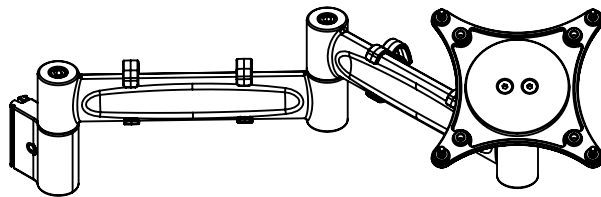

1

4 x M4x12 CSK screws

2

Laptop tray

3

2-Limb arm

4

4 x M4 nuts